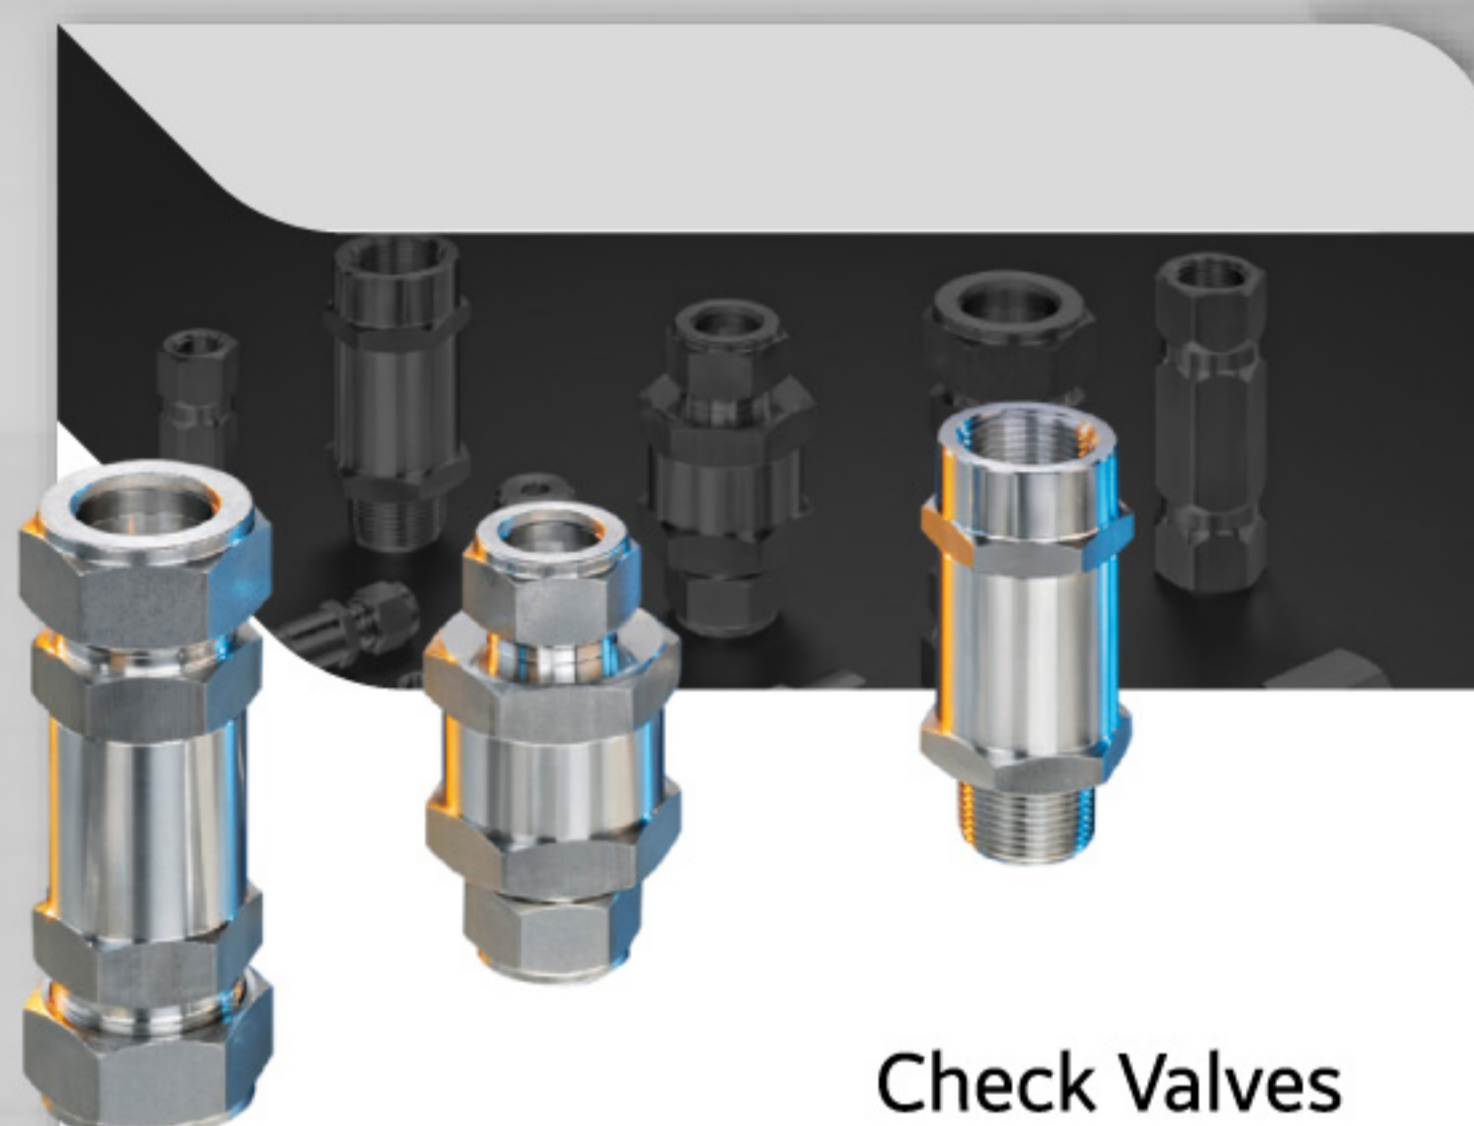

LET-LOK®

Compression
Tube Fittings
LET-LOK

PIPELINE

Precision
Instrument
Pipe Fittings

PIPELINE

Precision
Instrument
Pipe Fittings

HAM-LET HOSES

METAL | PTFE | RUBBER | NYLON | COMPONENTS

Hoses

Check Valves

Relief Valves

LET-LOK®

Filters

LET-LOK®

Quick
Connectors

IoT Smart
Flow Control

HAM-LET ASTAVA

ASTAVA
Manifolds

HTC®

Hi-Tech
HTC Face
Seal Fittings

Multi-Port
Monoblock Valve

■ **SERMAX Automation Sdn Bhd** (1011548-K)
No 19, Jalan Sungai Rasau E32/E, Berjaya Park, Seksyen 32, 40460 Shah Alam, Selangor, Malaysia.
Tel : +603 5131 5113