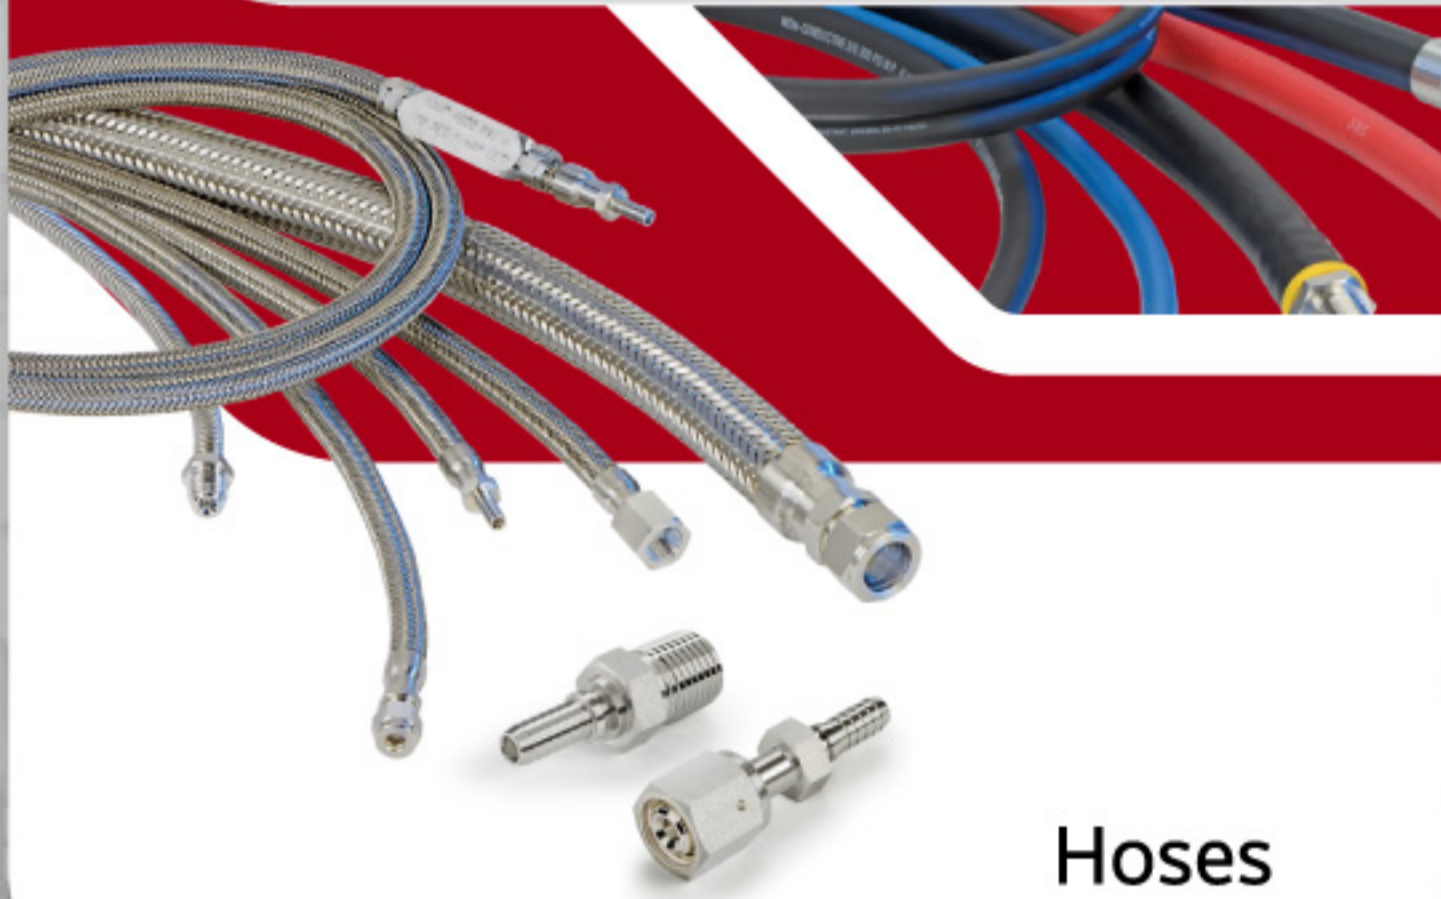

LET-LOK®

Compression
Tube Fittings
LET-LOK

PIPELINE

Precision
Instrument
Pipe Fittings

PIPELINE

Precision
Instrument
Pipe Fittings

HAM-LET HOSES

METAL | PTFE | RUBBER | NYLON | COMPONENTS

Hoses

Check Valves

Relief Valves

LET-LOK®

Filters

LET-LOK®

Quick
Connectors

IoT Smart
Flow Control

HAM-LET ASTAVA

ASTAVA
Manifolds

HTC®

Hi-Tech
HTC Face
Seal Fittings

Multi-Port
Monoblock Valve

■ **SERMAX Automation Sdn Bhd** (1011548-K)
No 19, Jalan Sungai Rasau E32/E, Berjaya Park, Seksyen 32, 40460 Shah Alam, Selangor, Malaysia.
Tel : +603 5131 5113