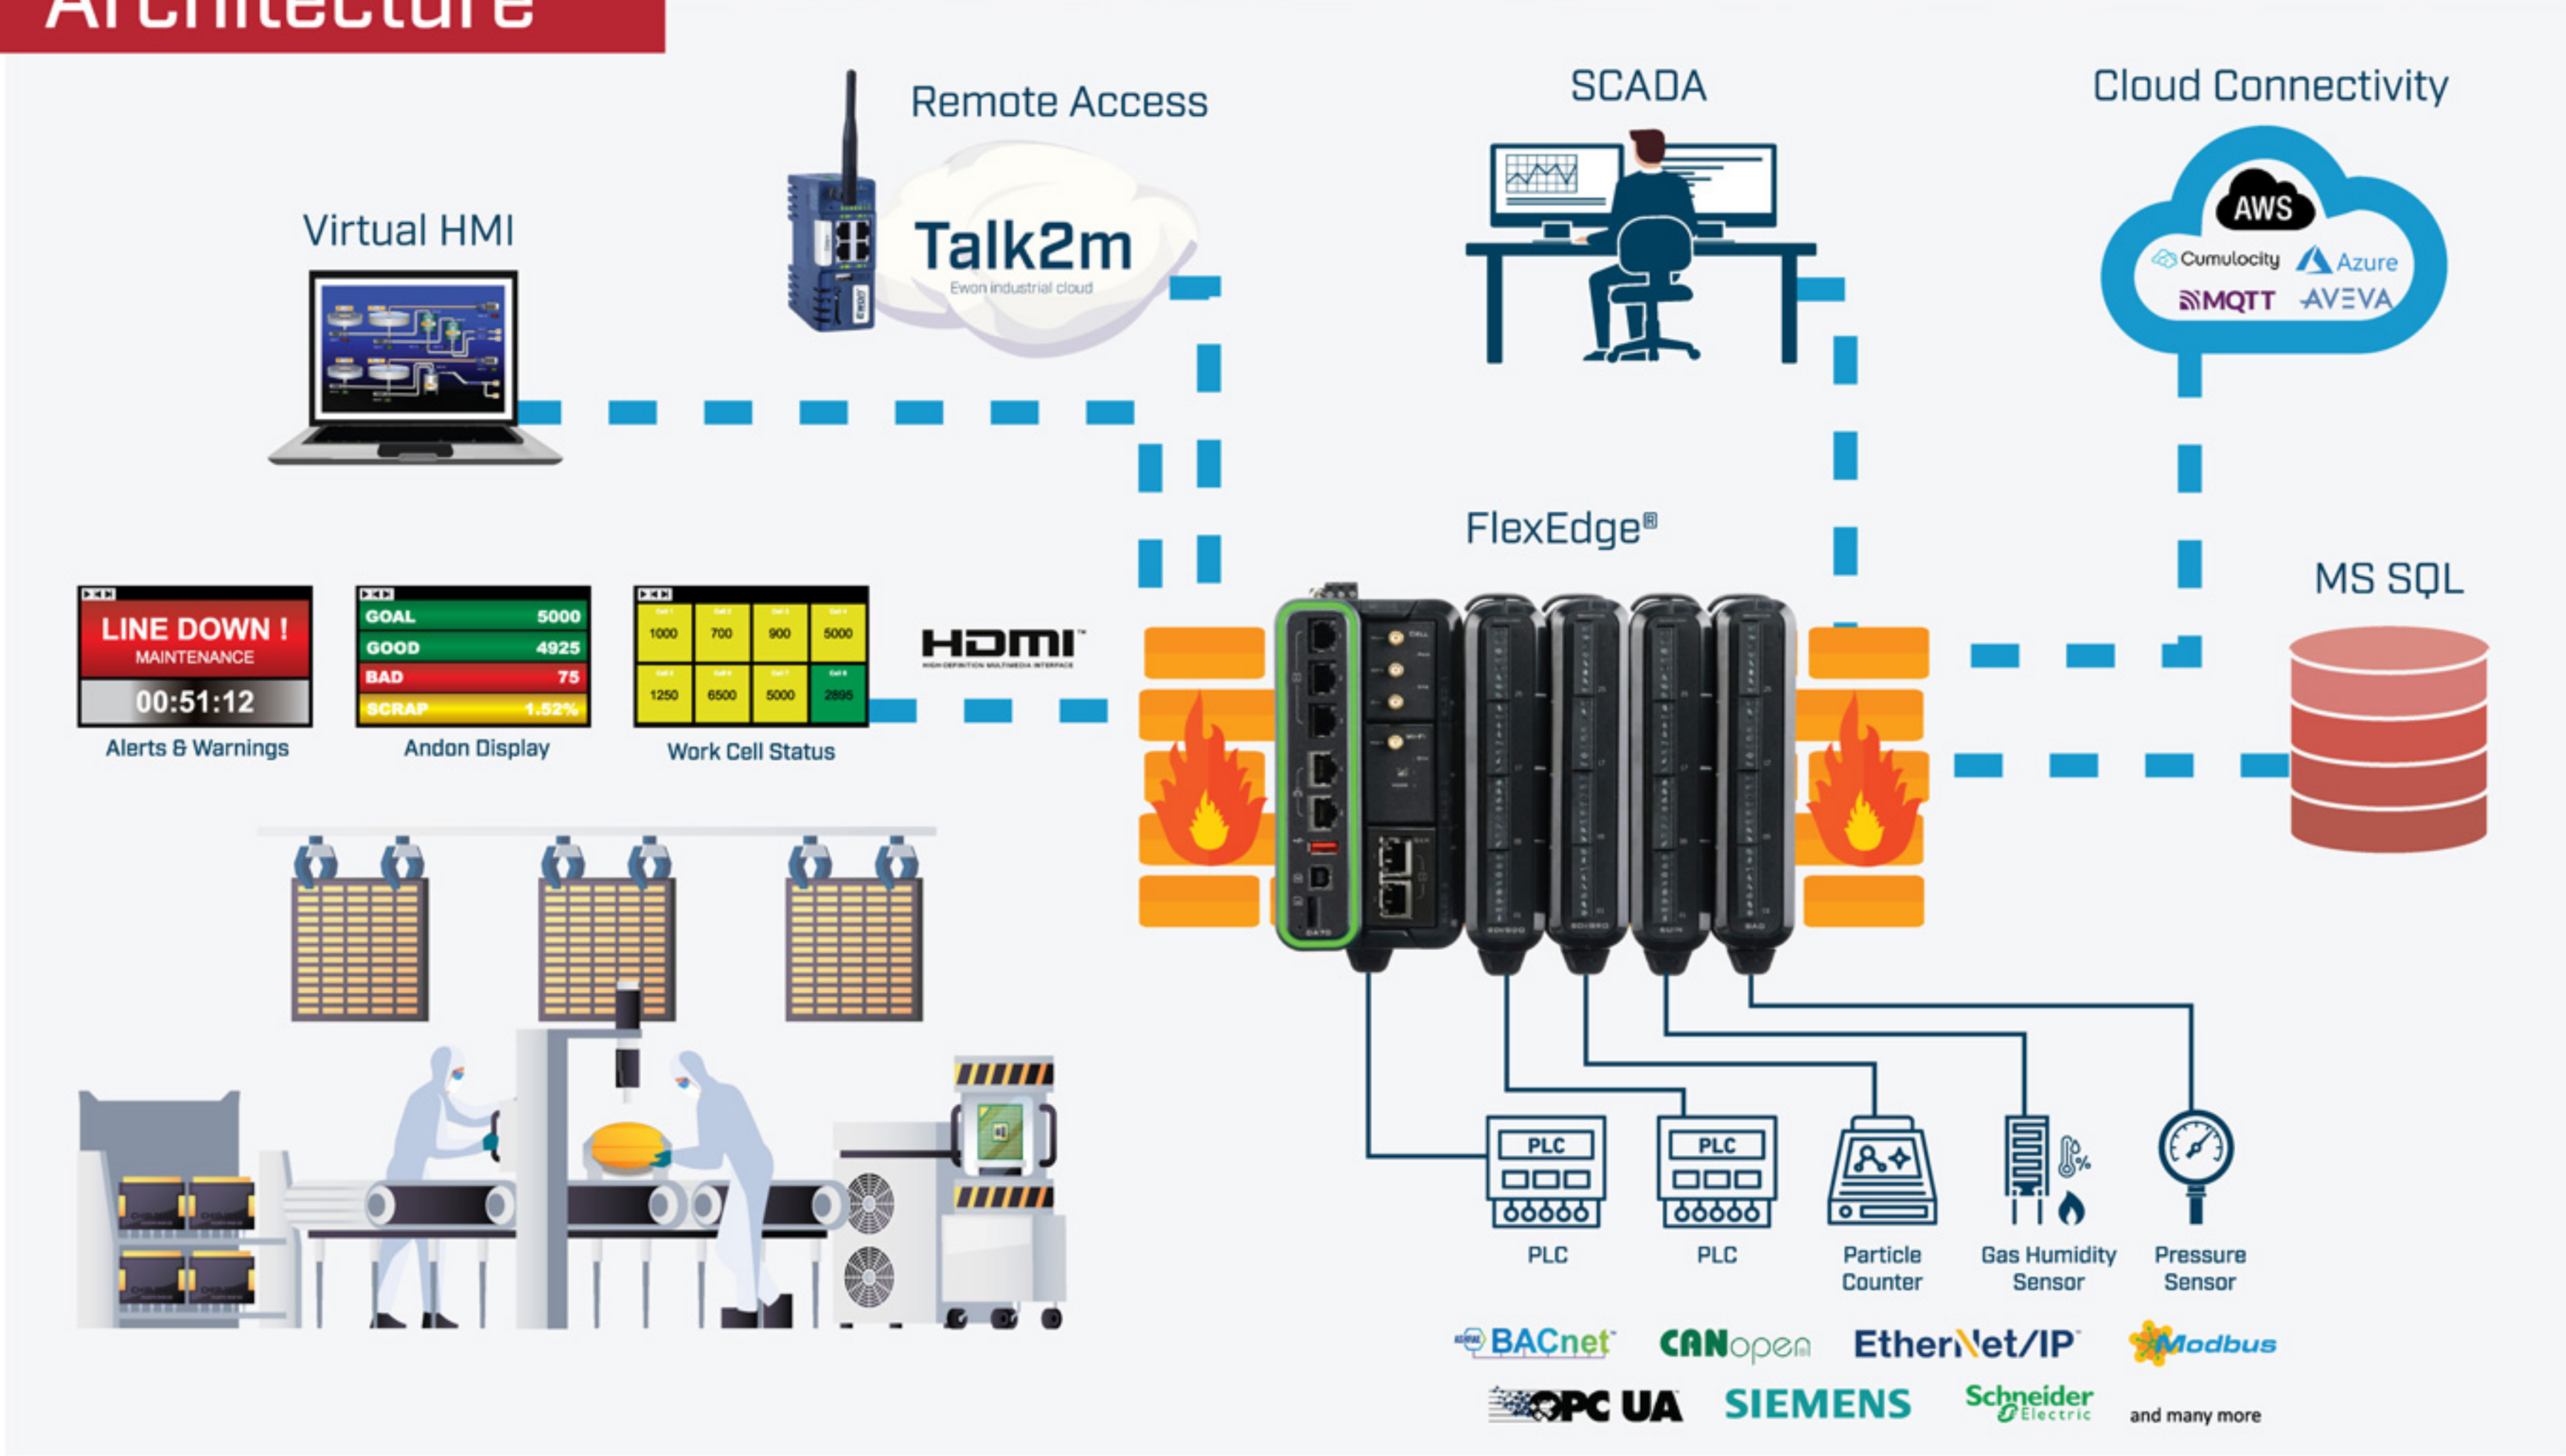

# SERMAX

MALAYSIA · SINGAPORE · INDONESIA

**Anybus**<sup>®</sup>  
BY HMS NETWORKS

**Ewon**<sup>®</sup>  
BY HMS NETWORKS

**RedLion**<sup>®</sup>  
BY HMS NETWORKS

**N-Tron**<sup>®</sup>  
BY HMS NETWORKS

## Smart Data Connectivity for Semiconductor FMCS

### Solution Architecture

### Product Highlights

**Red Lion FlexEdge**<sup>®</sup>  
Scalable edge intelligence unlocking industrial data from assets to cloud.

**N-Tron**<sup>®</sup> Ethernet Switches  
Provide robust, plug-and-play connections in the harshest of environments.